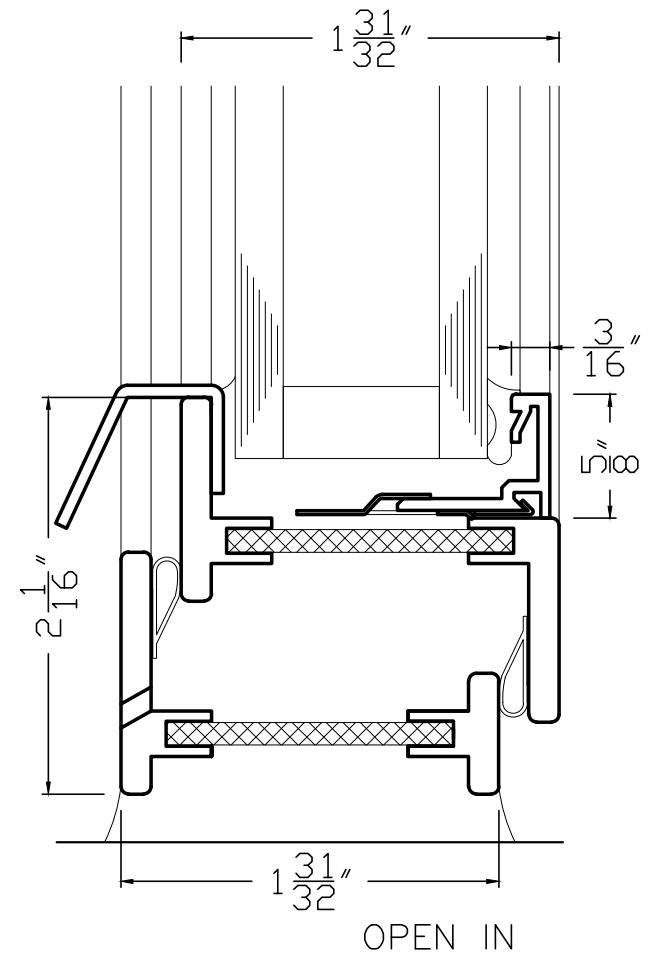

T5000 PROJECTED VENT – SILL DETAILS

| '20

WINDOWS + DOORS + MORE