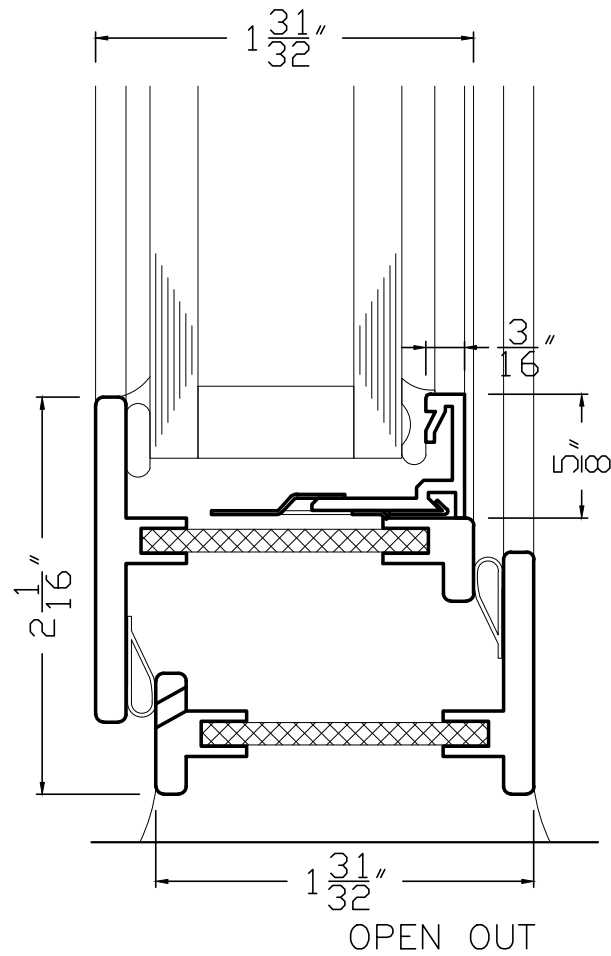

T5000 PROJECTED VENT – SILL DETAILS

| '20

WINDOWS + DOORS + MORE