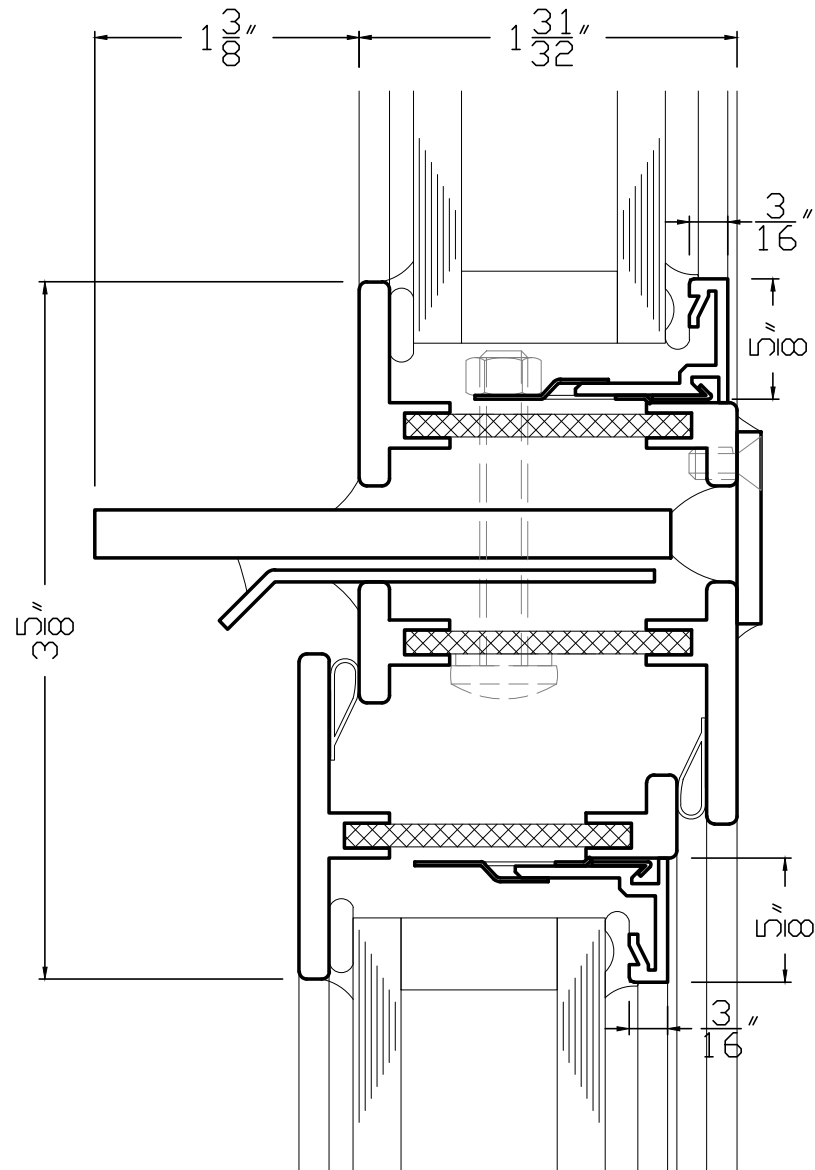

T5000 PROJECTED VENT - MULLION DETAILS

| '20

OPEN OUT

WINDOWS + DOORS + MORE