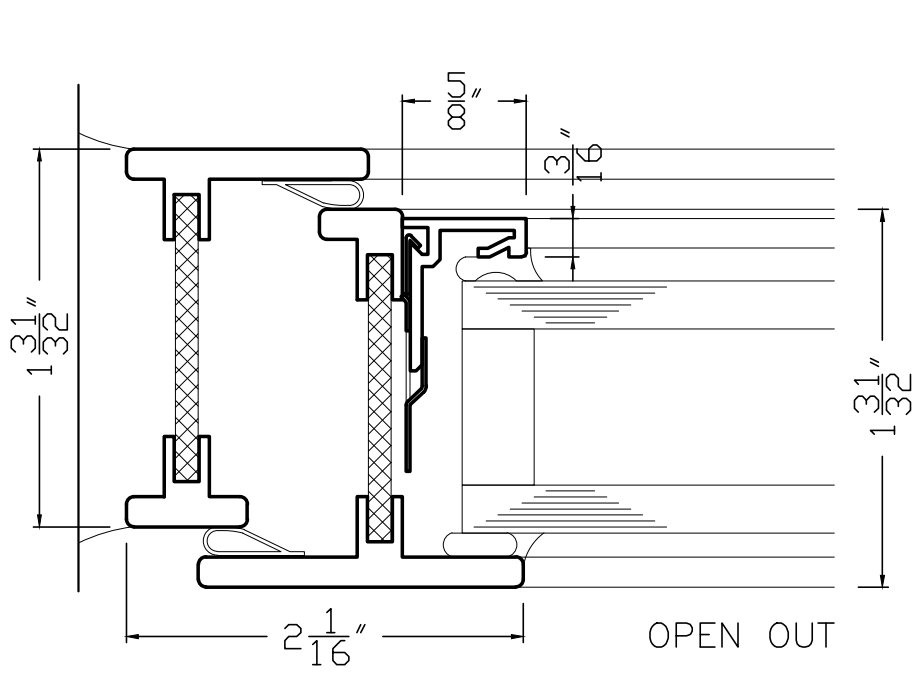

T5000 PROJECTED VENT - JAMB DETAILS

| '20

WINDOWS + DOORS + MORE