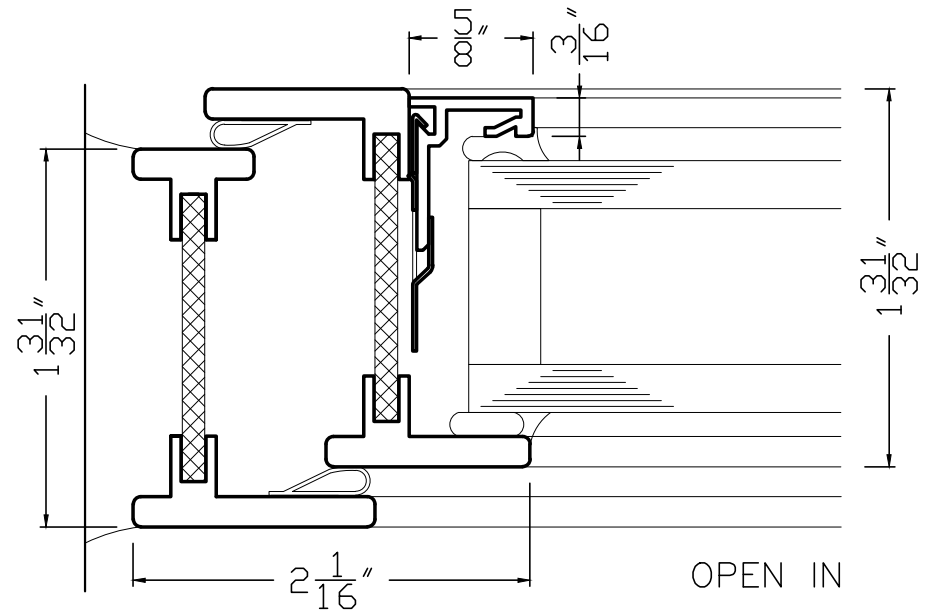

T5000 PROJECTED VENT - JAMB DETAILS

| '20

WINDOWS + DOORS + MORE