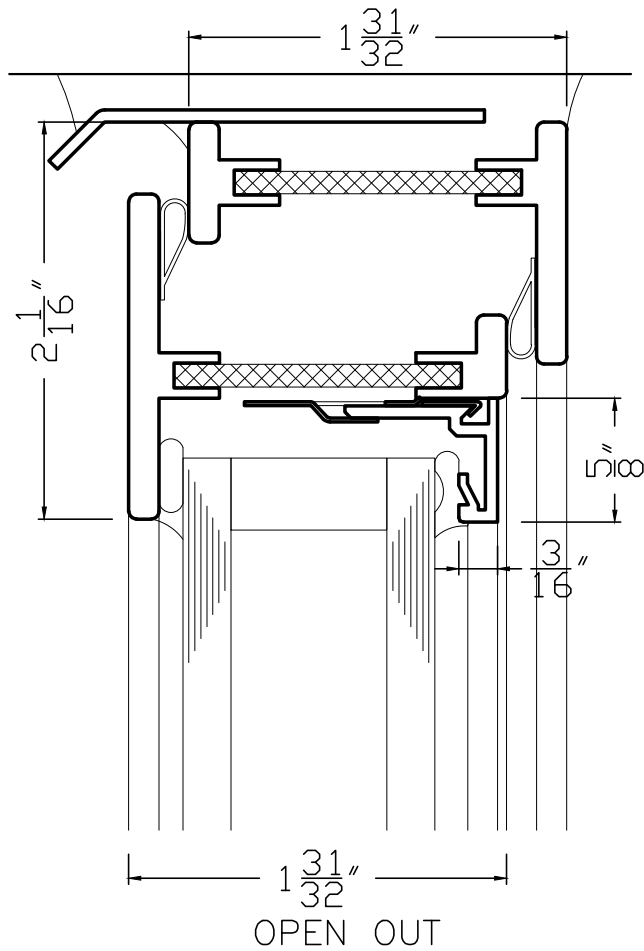

T5000 PROJECTED VENT – HEAD DETAILS

| '20

ACCEPTS 1 5/16" GLASS

WINDOWS + DOORS + MORE