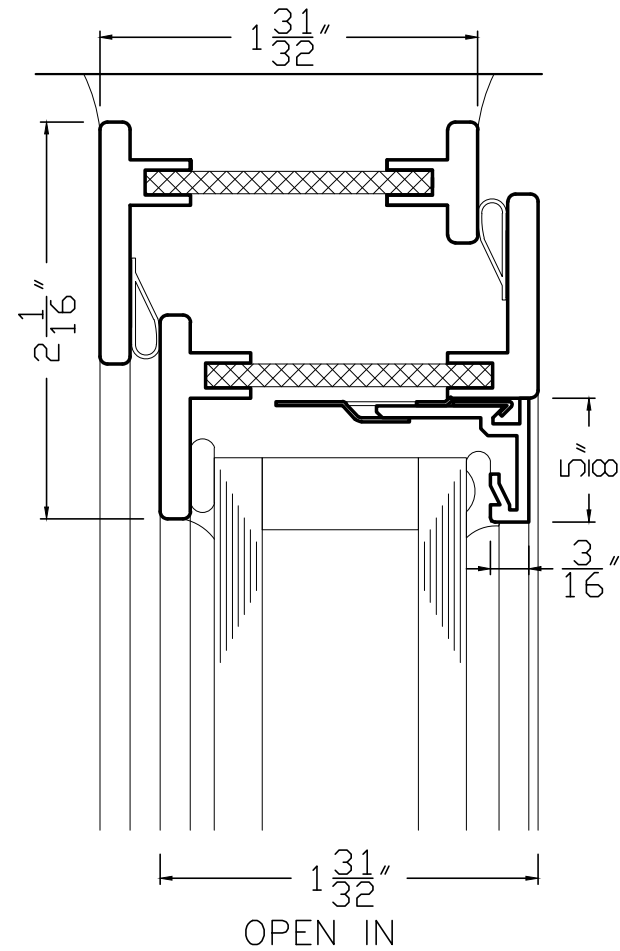

T5000 PROJECTED VENT – HEAD DETAILS

| '20

ACCEPTS 1 5/16" GLASS

WINDOWS + DOORS + MORE