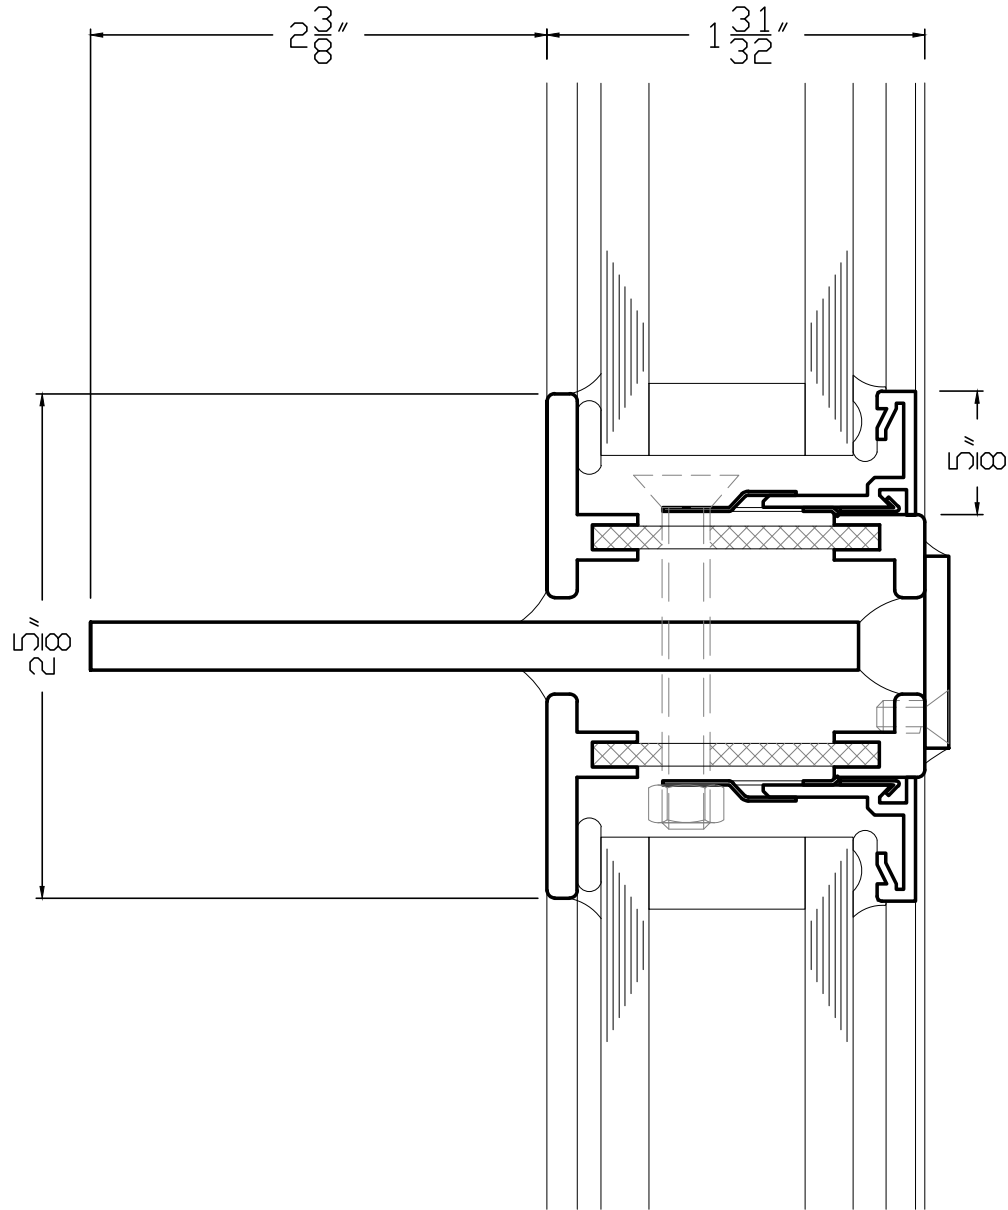

T5000 FIXED FRAME – MULLION DETAILS

| '20

WINDOWS + DOORS + MORE

T5000 FIXED FRAME – MULLION DETAILS

| '20

WINDOWS + DOORS + MORE