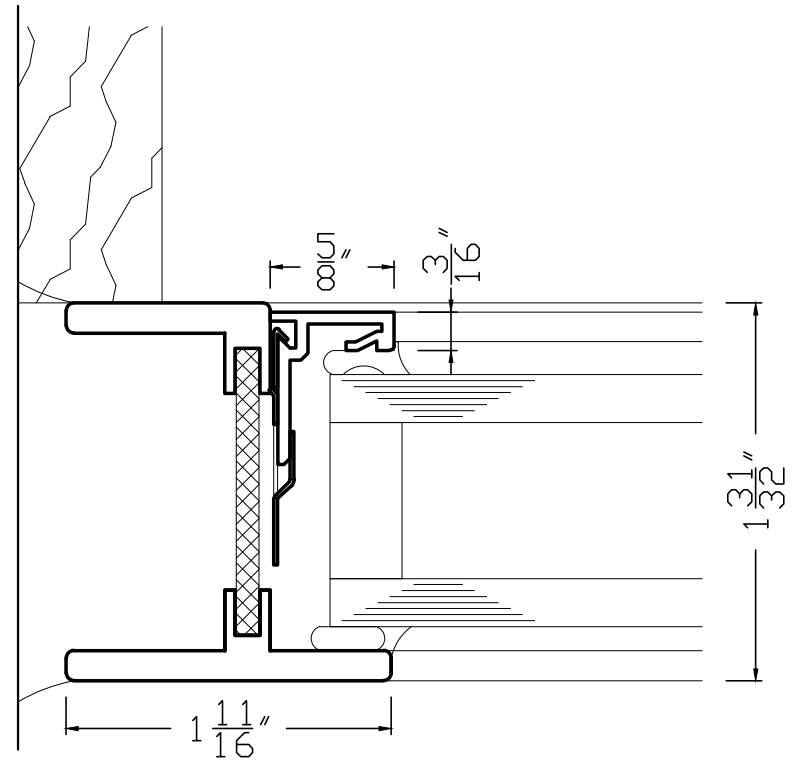

T5000 FIXED FRAME – JAMB DETAILS

| '20

WINDOWS + DOORS + MORE