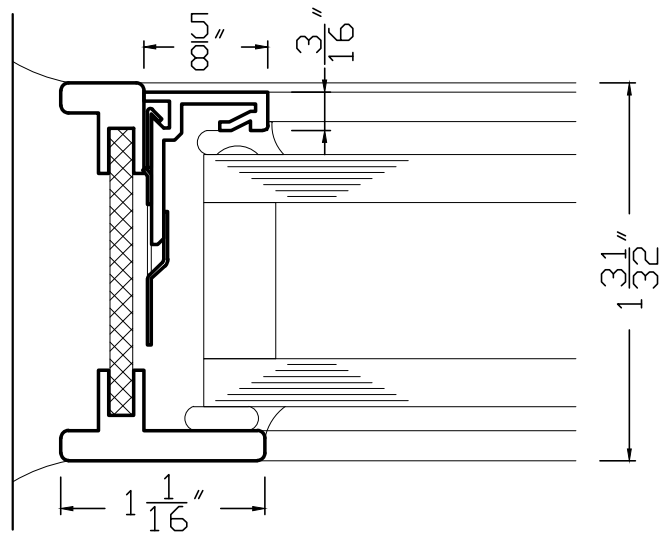

T5000 FIXED FRAME – JAMB DETAILS

| '20

WINDOWS + DOORS + MORE