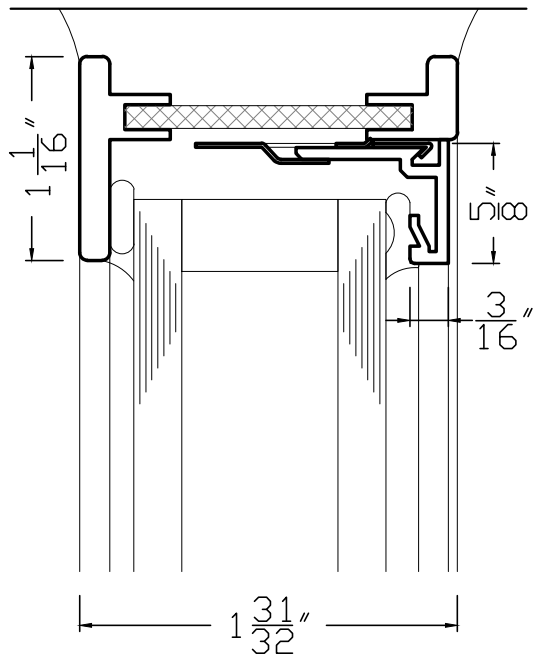

# T5000 FIXED FRAME – HEAD DETAILS

| '20

ACCEPTS 1 5/16" GLASS

WINDOWS + DOORS + MORE