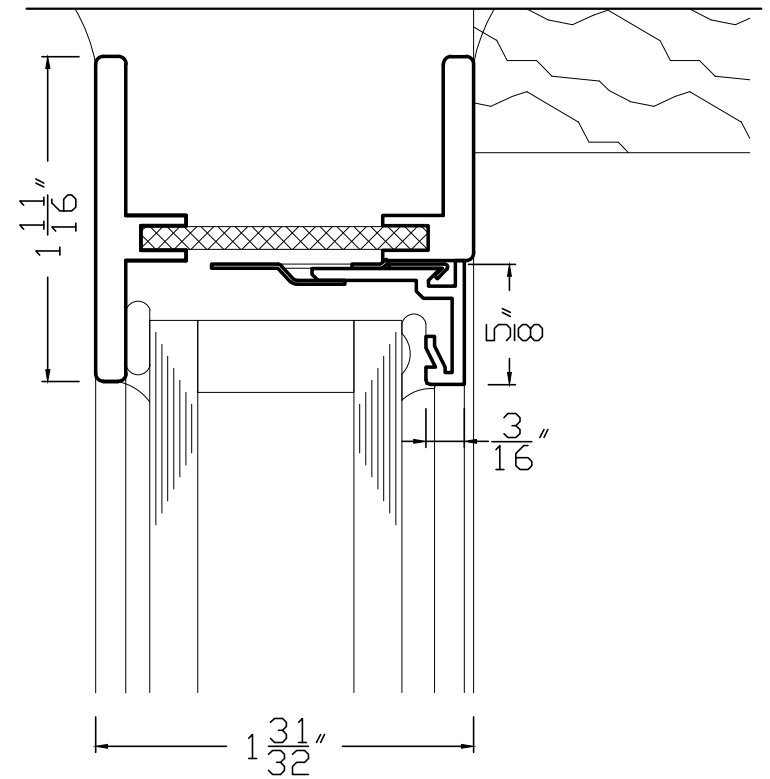

# T5000 FIXED FRAME – HEAD DETAILS

| '20

ACCEPTS 1 5/16" GLASS

WINDOWS + DOORS + MORE