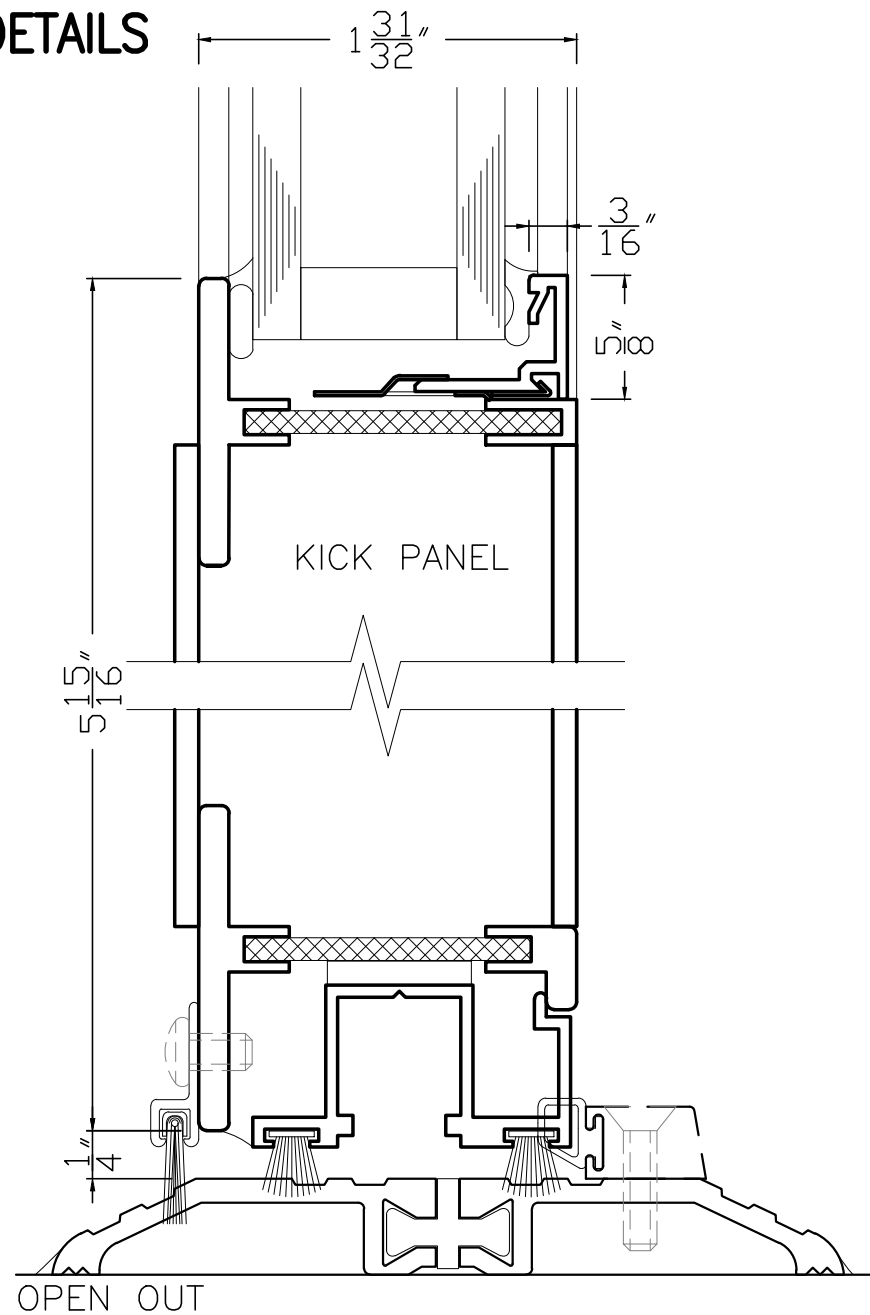

T5000 DOOR - SILL DETAILS

| '20

WINDOWS + DOORS + MORE