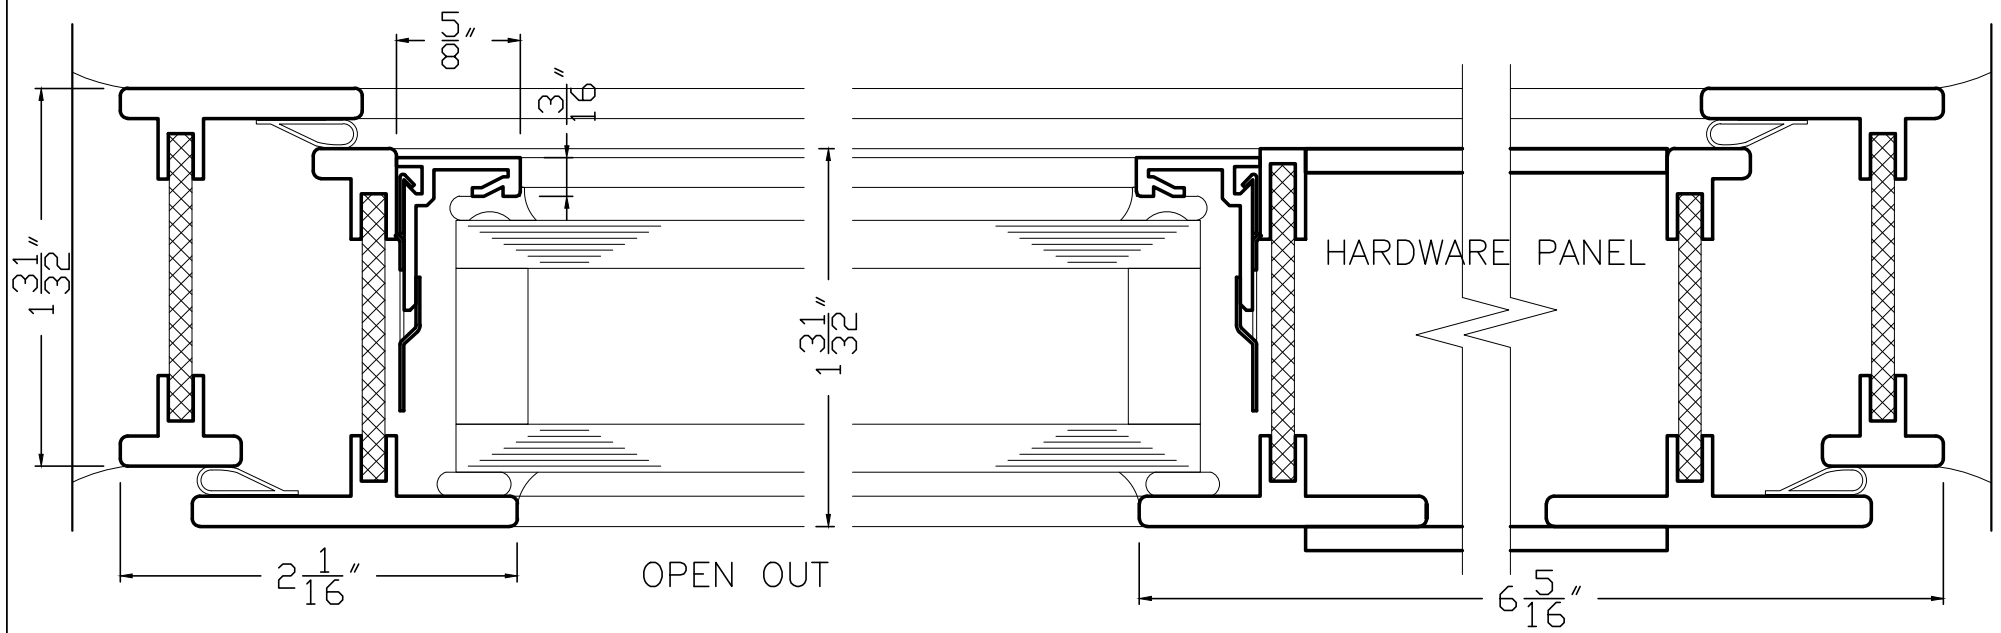

# T5000 DOOR - JAMB DETAILS

| '20

WINDOWS + DOORS + MORE