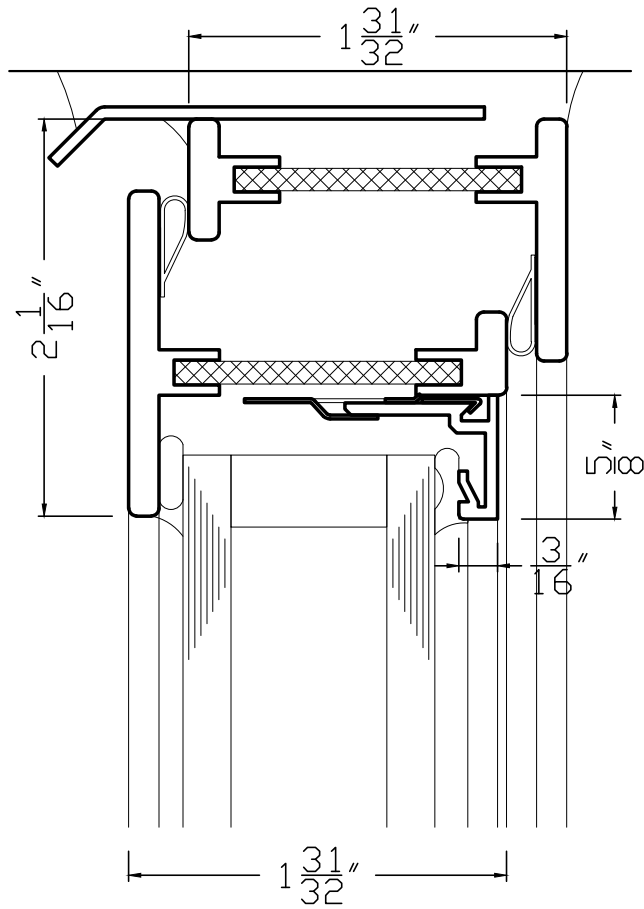

T5000 DOOR – HEAD DETAILS

| '20

ACCEPTS 1 5/16" GLASS

OPEN OUT

OPEN IN

WINDOWS + DOORS + MORE