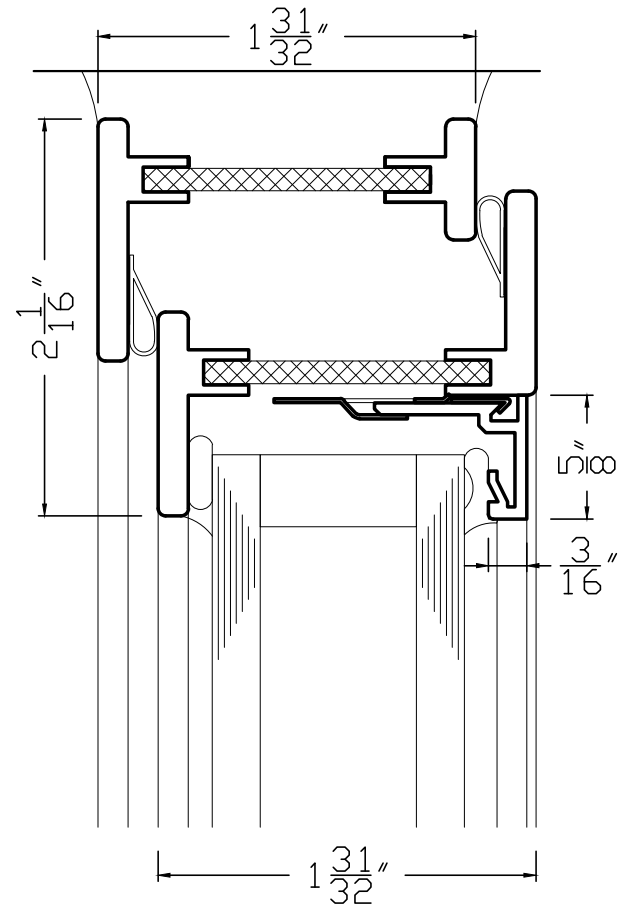

T5000 DOOR – HEAD DETAILS

| '20

ACCEPTS 1 5/16" GLASS

OPEN OUT

OPEN IN

WINDOWS + DOORS + MORE