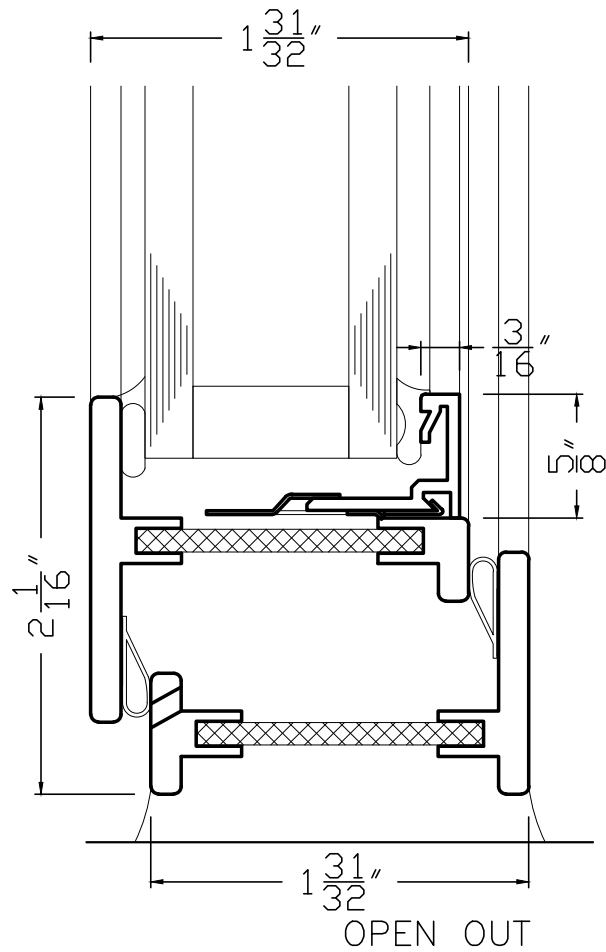

T5000 CASEMENT VENT – SILL DETAILS

| '20

WINDOWS + DOORS + MORE