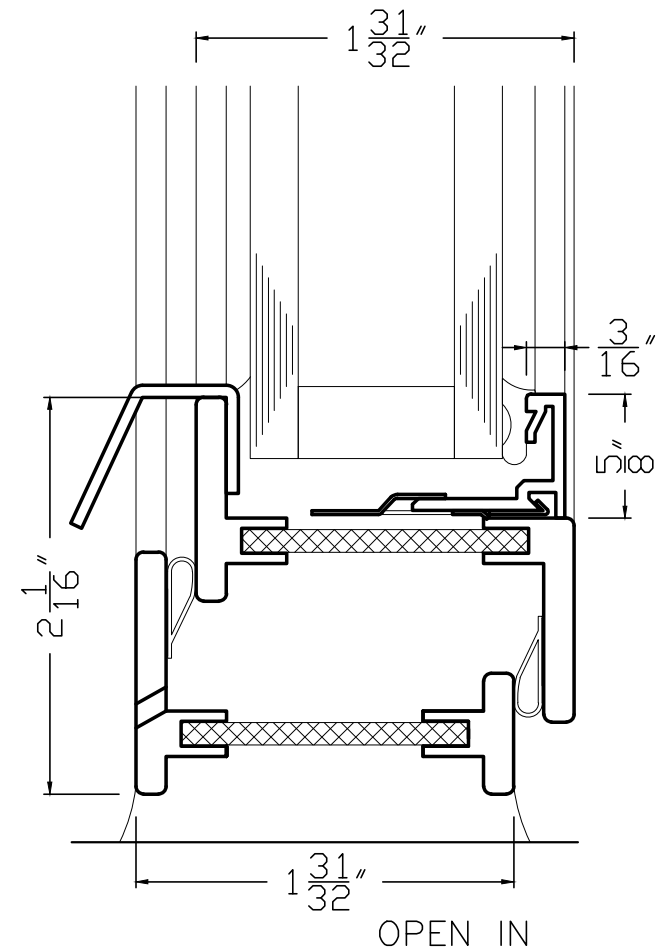

T5000 CASEMENT VENT – SILL DETAILS

| '20

WINDOWS + DOORS + MORE