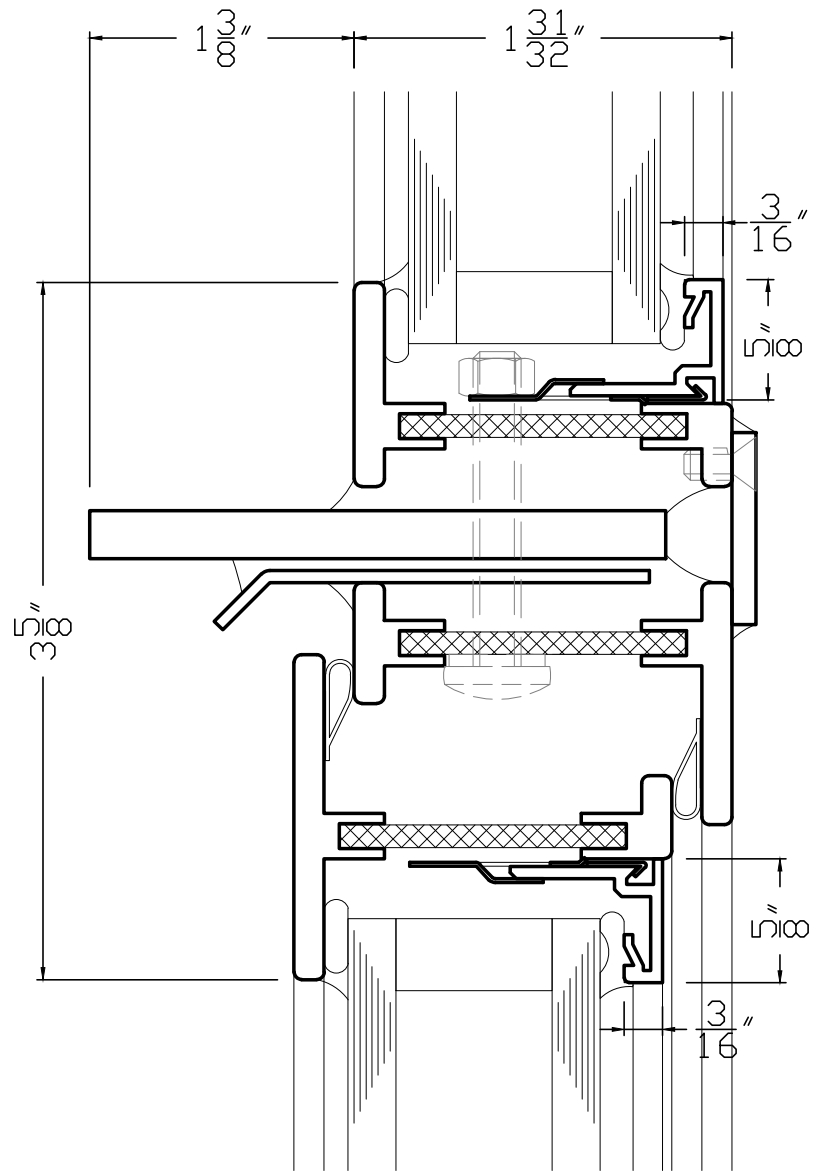

T5000 CASEMENT VENT – MULLION DETAILS

| '20

OPEN OUT
WINDOWS + DOORS + MORE