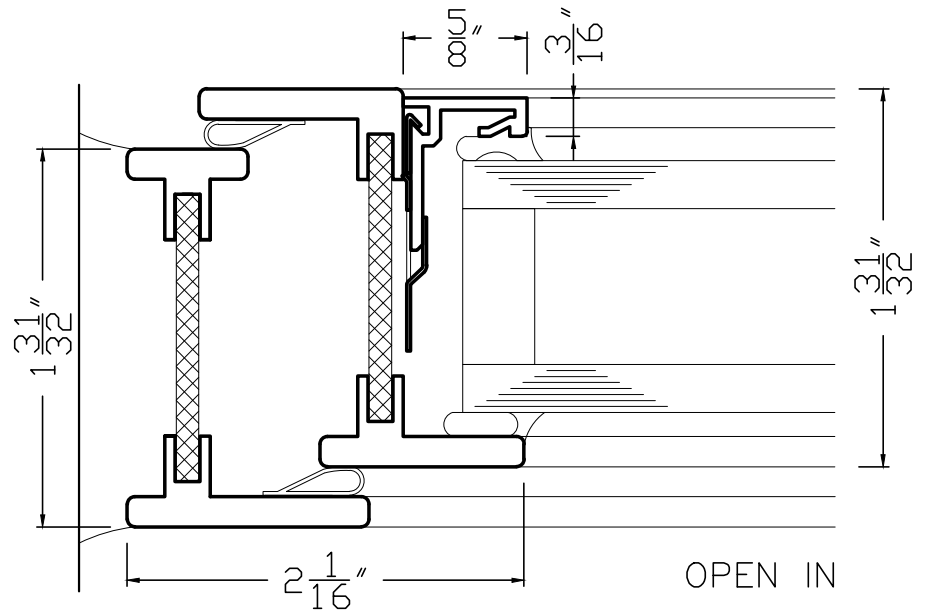

T5000 CASEMENT VENT – JAMB DETAILS

| '20

WINDOWS + DOORS + MORE