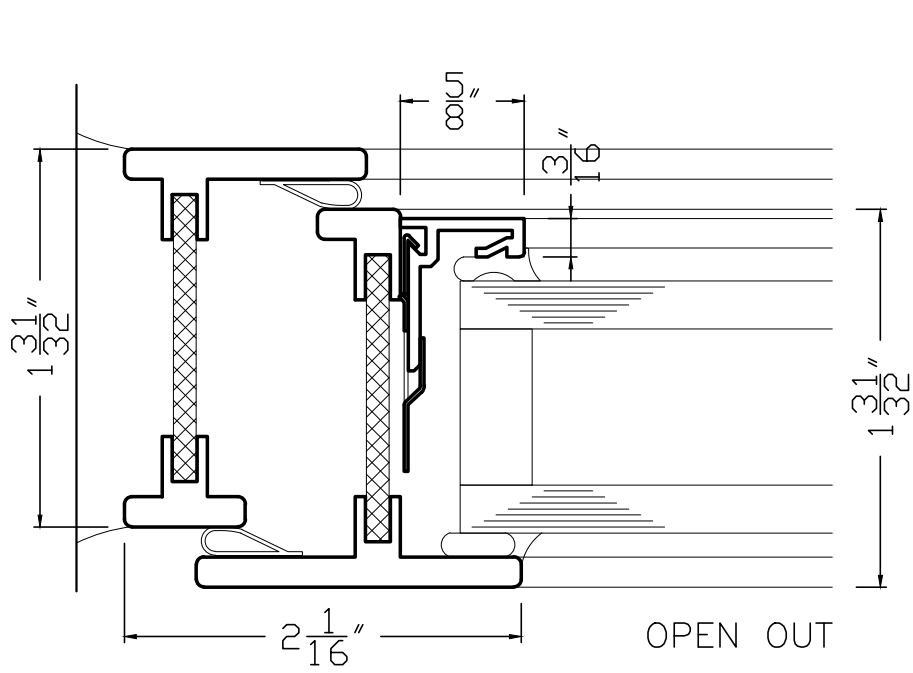

T5000 CASEMENT VENT – JAMB DETAILS

| '20

WINDOWS + DOORS + MORE