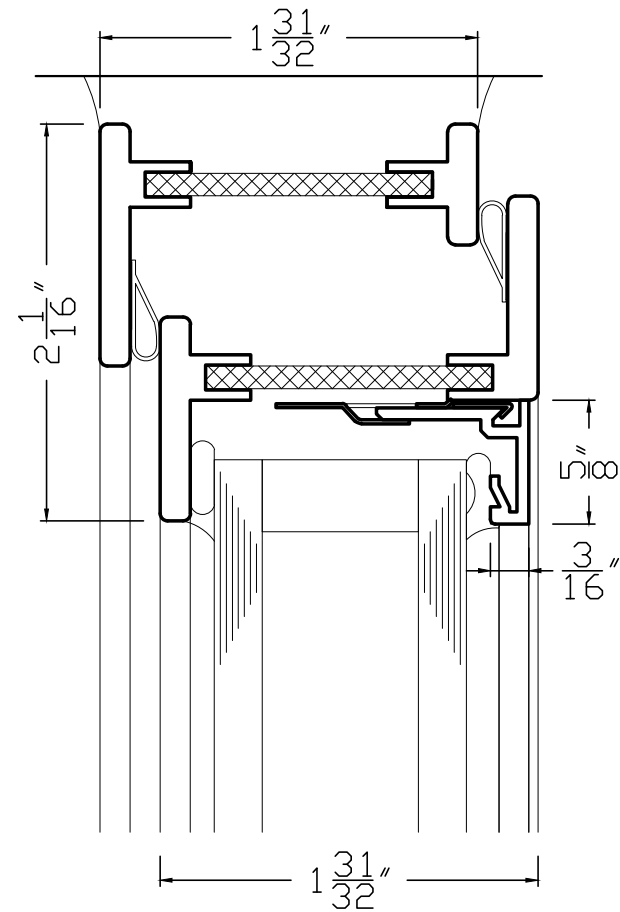

# T5000 CASEMENT VENT – HEAD DETAILS

| '20

ACCEPTS 1 5/16" GLASS

OPEN OUT

OPEN IN

WINDOWS + DOORS + MORE