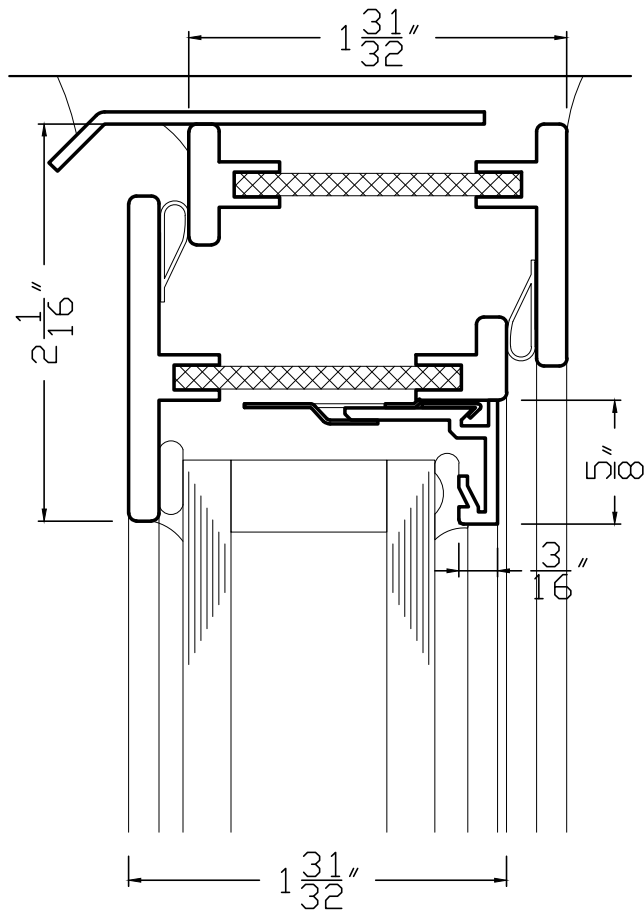

# T5000 CASEMENT VENT – HEAD DETAILS

| '20

ACCEPTS 1 5/16" GLASS

OPEN OUT

OPEN IN

WINDOWS + DOORS + MORE