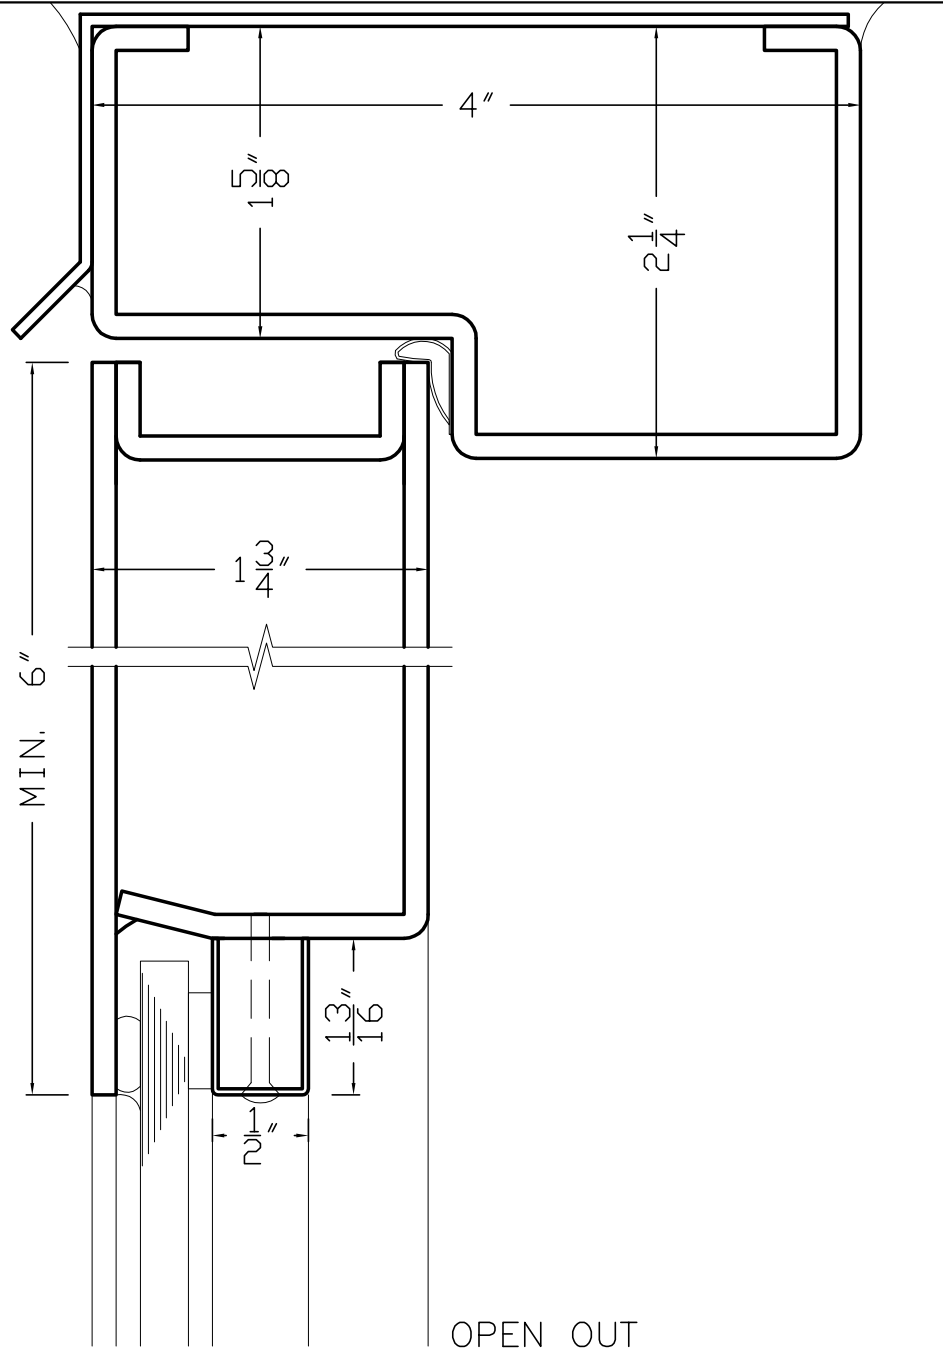

MILLENNIUM DOOR – HEAD DETAILS

ACCEPTS 1" GLASS WITH CLIP ON GLAZING BEAD
ACCEPTS UP TO 3/4" GLASS WITH SQUARE OR SLOPED GLAZING BEAD

OPEN OUT

OPEN IN