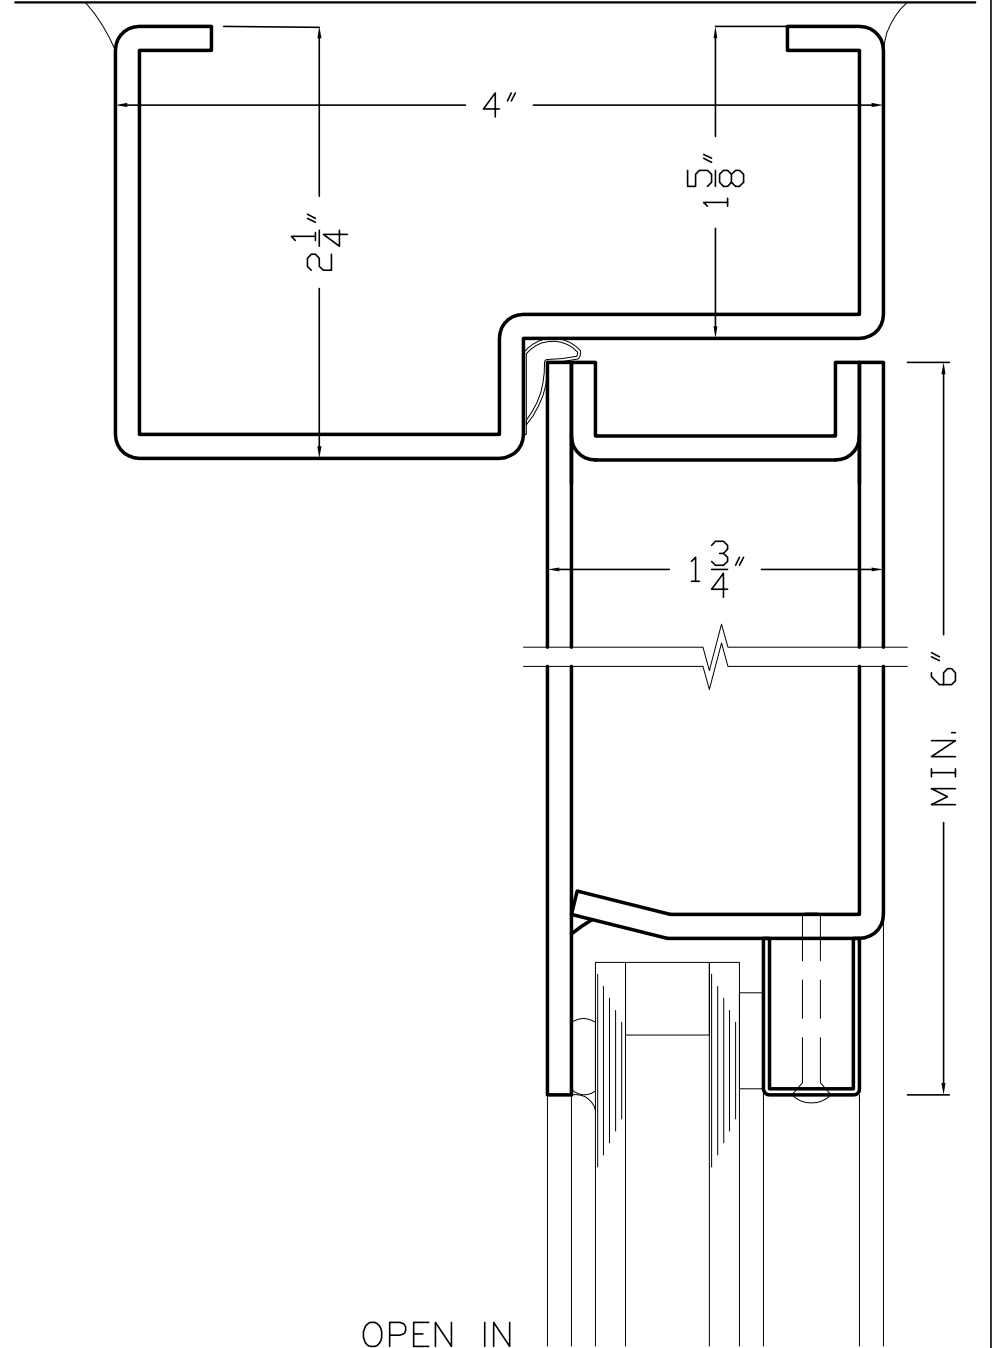

MILLENNIUM DOOR – HEAD DETAILS

ACCEPTS 1" GLASS WITH CLIP ON GLAZING BEAD
ACCEPTS UP TO 3/4" GLASS WITH SQUARE OR SLOPED GLAZING BEAD

OPEN OUT

OPEN IN